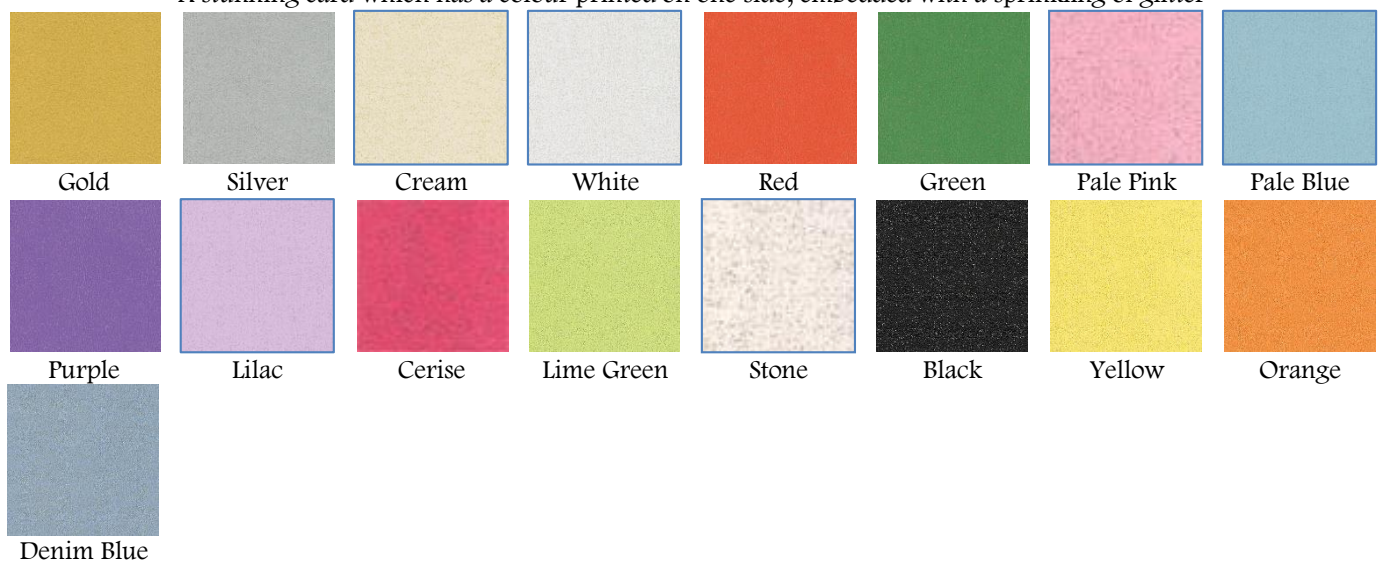

Shadow Supergold Violette White Gold Peregrina Diamond

Centura Single Sided Pearl Card

A pearl finish card available in a wide selection of colours. All the sheets are coloured on one side and white on the other

Black Bronze Christmas Green Christmas Red Copper Dark Chocolate Deep Purple Fresh Blue
 Fresh Cream Fresh Pink Fuchsia Golden Yellow Ivory Lavender Mink Old Gold
 Platinum Purple Regal Blue Snow White Teal Turquoise White

Centura Double Sided Pearl Card

Old Gold Platinum Ivory Purple Turquoise White Fresh Pink Fresh Blue
 Fresh Cream

Stardust Glitter

A stunning card which has a colour printed on one side, embedded with a sprinkling of glitter

Gold Silver Cream White Red Green Pale Pink Pale Blue
 Purple Lilac Cerise Lime Green Stone Black Yellow Orange
 Denim Blue

Tapestry

Appliqué, Broderie, Fabrique and Silkweave pearlescent textured cards which are white on the reverse