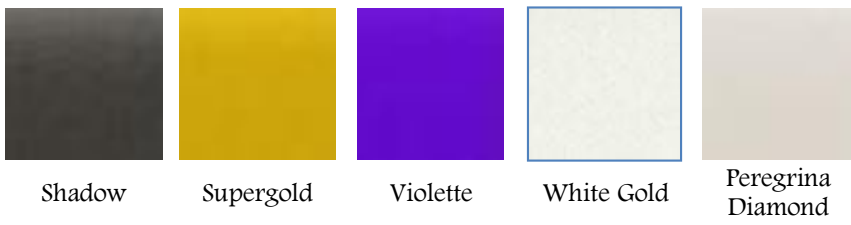

Pearlescent Card

Beautiful pearl effect card, with the colour on both sides.

							
Silver	Quartz	Opal	Gold	Sapphire	Anthracite	Amethyst	Aquamarine
							
Coral	Rose	Kunzite	Crystal white	Diamond White	Copper	Citrine	Peridot
							
Moonstone	Antique Gold	Lapislazuli	Onyx	Lagoon	Ruby	Bronze	Mars
							
Emerald	Dolomite	Fairway	Punch	Azalea	Flame	Fine Gold	Vista
							
Jupiter	Baby Blue	Baby Pink	Bitter Green	Beauty Pink	Casino Gold	Candlelight	Curacao
							
Damask Blue	Dorian Gray	Emperor Red	Fair Blue	Garden Green	Glamour Green	Gold Ivory	Ice Silver
							
Kings Blue	Mellow Yellow	Mint Green	Misty Rose	Mojito	Night Club Purple	Oyster Shell	Parlour Pink
							
Peach	Petal	Polar Dawn	Red Fever	Sand	Majestic Silver	Vanity Pearl	White Silk
							
Blueprint	Botanic	Chocolate	Cognac	Cyrogen	Galvanised	Gold Leaf	Ice Gold
							
Ice Silver	Ink	Ionised	Lime	Lustre	Mandarin	Nude	Red Lacquer

Shadow Supergold Violette White Gold Peregrina Diamond

Centura Single Sided Pearl Card

A pearl finish card available in a wide selection of colours. All the sheets are coloured on one side and white on the other

Centura Double Sided Pearl Card

Old Gold Platinum Ivory Purple Turquoise White Fresh Pink Fresh Blue
 Fresh Cream

Stardust Glitter

A stunning card which has a colour printed on one side, embedded with a sprinkling of glitter

Gold Silver Cream White Red Green Pale Pink Pale Blue
 Purple Lilac Cerise Lime Green Stone Black Yellow Orange
 Denim Blue

Tapestry

Appliqué, Broderie, Fabrique and Silkweave pearlescent textured cards which are white on the reverse