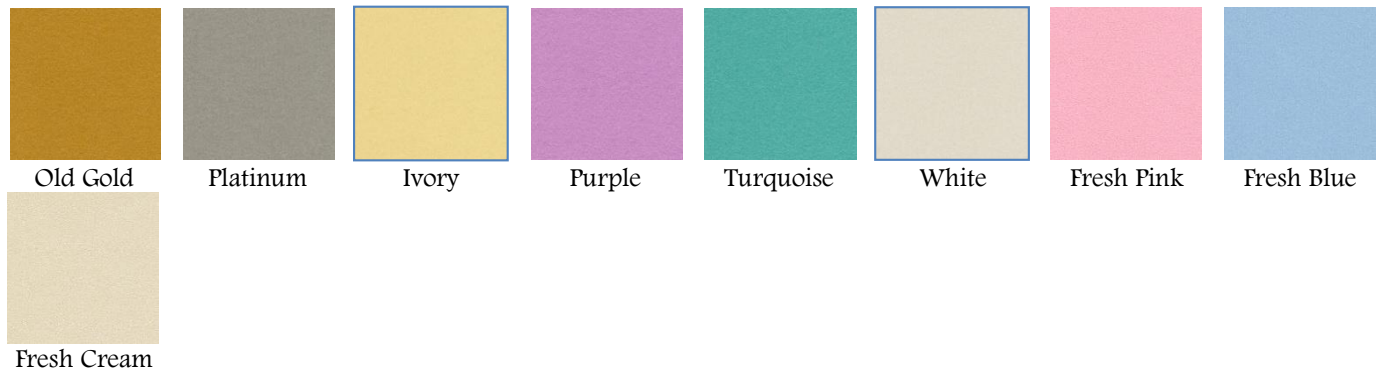

Shadow Supergold Violette White Gold Peregrina Diamond

Centura Single Sided Pearl Card

A pearl finish card available in a wide selection of colours. All the sheets are coloured on one side and white on the other

Black Bronze Christmas Green Christmas Red Copper Dark Chocolate Deep Purple Fresh Blue
 Fresh Cream Fresh Pink Fuchsia Golden Yellow Ivory Lavender Mink Old Gold
 Platinum Purple Regal Blue Snow White Teal Turquoise White

Centura Double Sided Pearl Card

Old Gold Platinum Ivory Purple Turquoise White Fresh Pink Fresh Blue
 Fresh Cream

Stardust Glitter

A stunning card which has a colour printed on one side, embedded with a sprinkling of glitter

Gold Silver Cream White Red Green Pale Pink Pale Blue
 Purple Lilac Cerise Lime Green Stone Black Yellow Orange
 Denim Blue

Tapestry

Appliqué, Broderie, Fabrique and Silkweave pearlescent textured cards which are white on the reverse