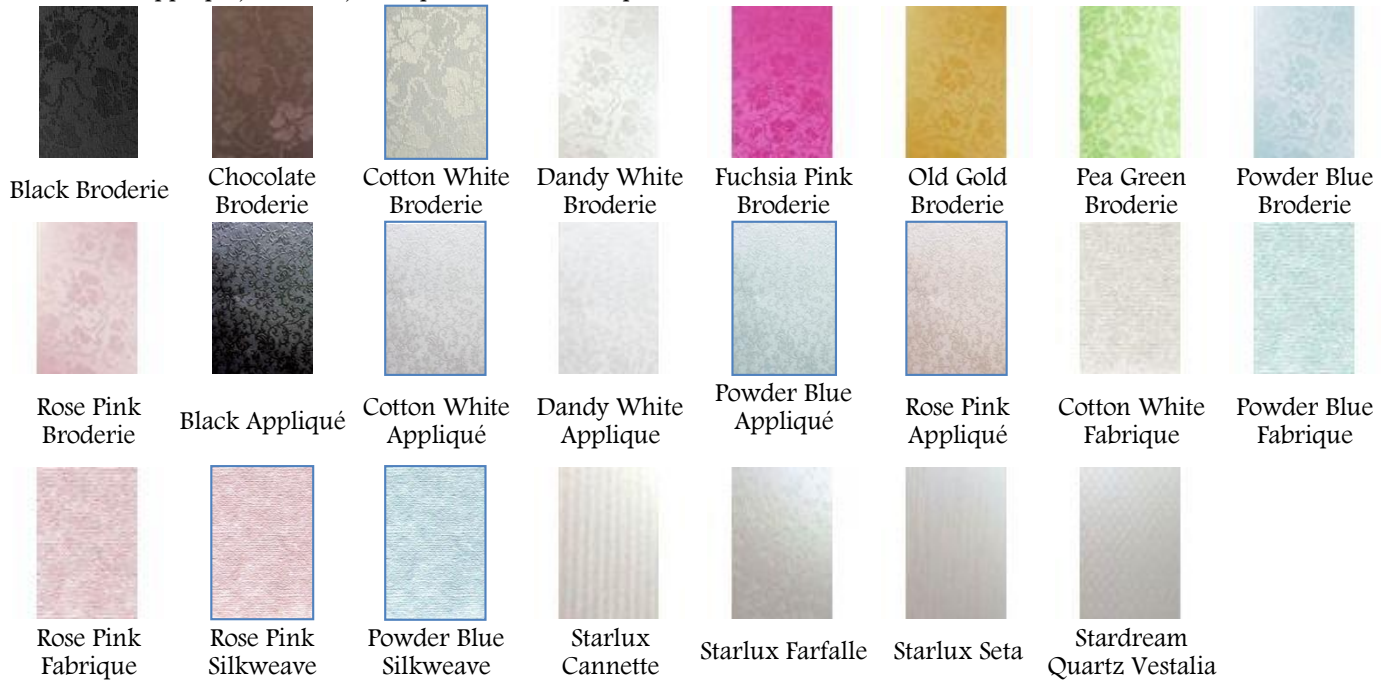

Shadow Supergold Violette White Gold Peregrina Diamond

Centura Single Sided Pearl Card

A pearl finish card available in a wide selection of colours. All the sheets are coloured on one side and white on the other

Black Bronze Christmas Green Christmas Red Copper Dark Chocolate Deep Purple Fresh Blue
 Fresh Cream Fresh Pink Fuchsia Golden Yellow Ivory Lavender Mink Old Gold
 Platinum Purple Regal Blue Snow White Teal Turquoise White

Centura Double Sided Pearl Card

Old Gold Platinum Ivory Purple Turquoise White Fresh Pink Fresh Blue
 Fresh Cream

Stardust Glitter

A stunning card which has a colour printed on one side, embedded with a sprinkling of glitter

Gold Silver Cream White Red Green Pale Pink Pale Blue
 Purple Lilac Cerise Lime Green Stone Black Yellow Orange
 Denim Blue

Tapestry

Appliqué, Broderie, Fabrique and Silkweave pearlescent textured cards which are white on the reverse