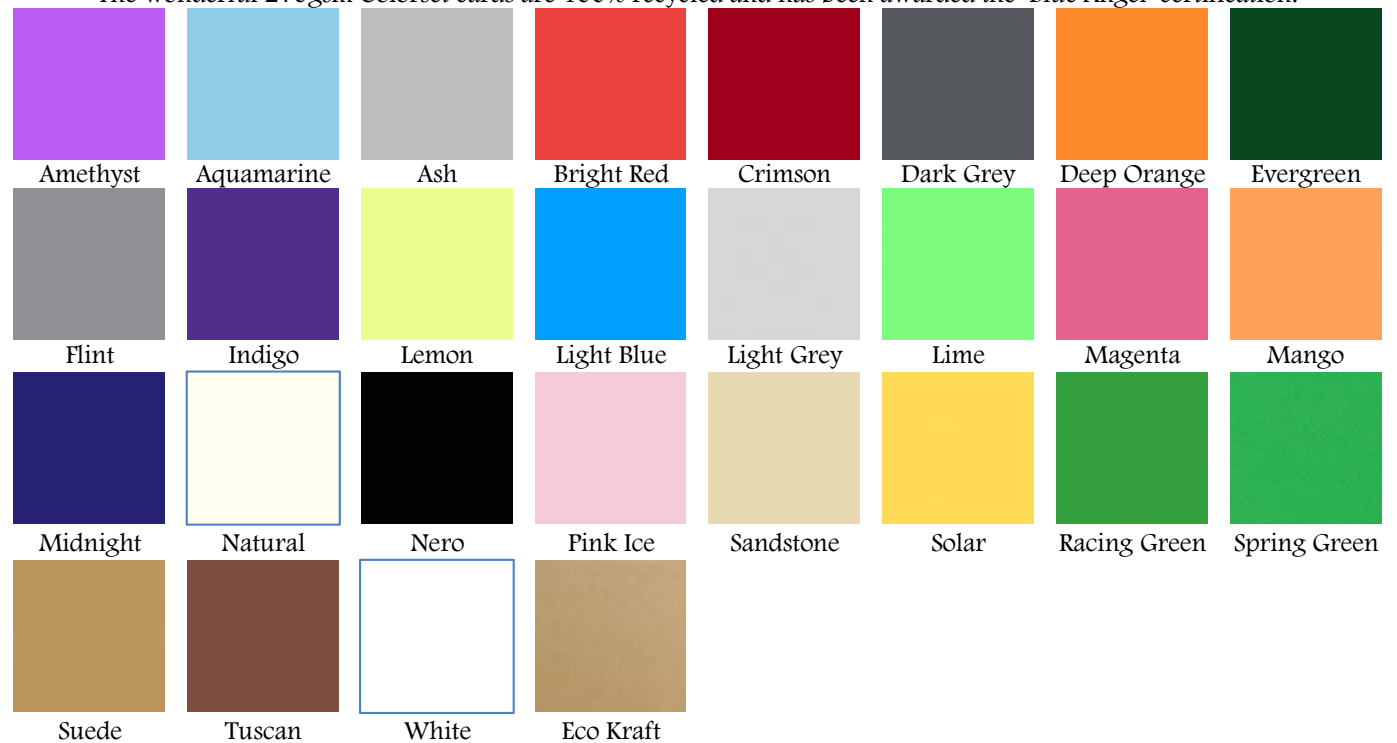

Black Bronze Christmas Green Christmas Red Copper Dark Chocolate Deep Purple Fresh Blue
 Fresh Cream Fresh Pink Fuchsia Golden Yellow Ivory Lavender Mink Old Gold
 Platinum Purple Regal Blue Snow White Teal Turquoise White

Gold Silver Cream White Red Green Pale Pink Pale Blue
 Purple Lilac Cerise Lime Green Stone Black Yellow Orange
 Denim Blue

Tapestry

Appliqué, Broderie, Fabrique and Silkweave pearlescent textured cards which are white on the reverse

Colorplan Linen Embossed Card

Double sided linen embossed card

Hammer Embossed Card

A nice card with a hammered texture on one side

Colorplan Card

This top-of-the-range double sided coloured card is available in lots of wonderful colours

Colorset 100% Recycled Card

The wonderful 270gsm Colorset cards are 100% recycled and has been awarded the 'Blue Angel' certification.

Creative Cover

Deep coloured card

Deep Red

Dark Blue

Dark Green

Dark Brown